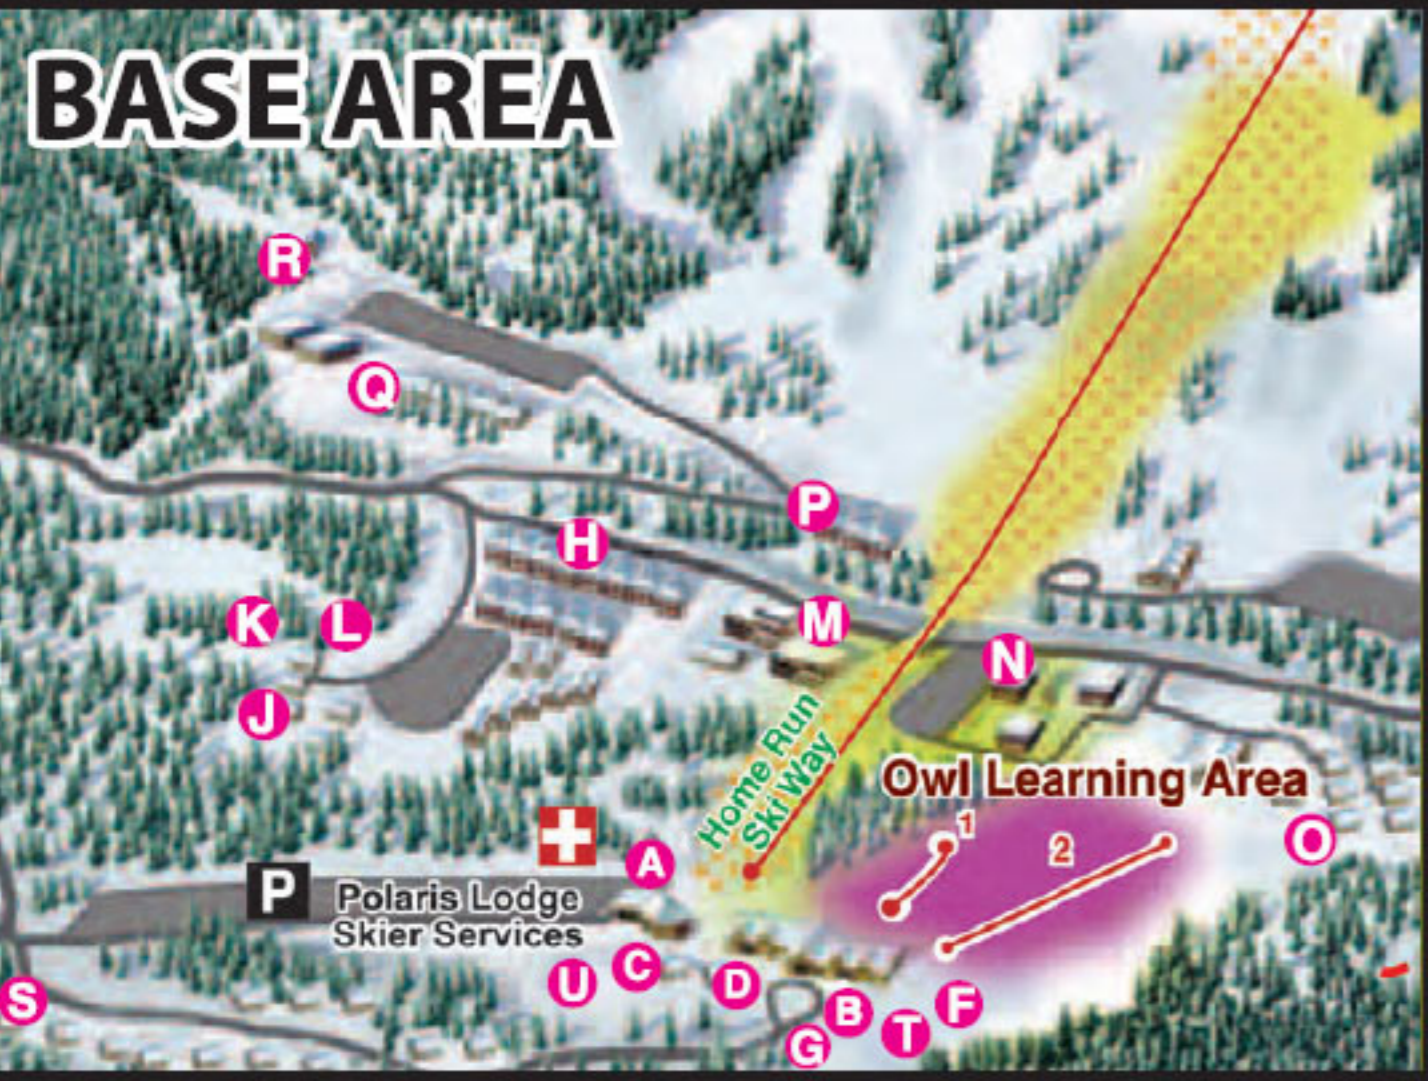

1. ### Facilities
2. **A** Polaris Lodge Skier Services
   - **B** Trickle Creek Lodge
   - **C** Sports Alpine Building
   - **D** Winter Sports School Building
   - **E** Kootenay Haus
   - **F** Kimberley Ridge
   - **G** Copper Springs Chalets
   - **H** Silver Birch Chalets
   - **J** McGinty Landing
   - **K** Chicamon Springs
   - **L** Willow Vista Chalets
   - **M** Purcell Condos
   - **N** Rocky Mountain Condos
   - **O** Northstar Mountain Village
   - **P** Sullivan Stone Lodge
   - **Q** Inn West / Kirkwood
   - **R** Nordic Centre
   - **S** Dream Catcher Chalets
   - **T** Mountain Spirit Resort & Spa
   - **U** Sullivan Hut Building

1. ### Services
2. Restaurants
   - Phones
   - Lockers
   - Guest Services
   - Rental Equipment
   - Retail Shop
   - Bar
   - Coffee Kiosk
   - Meeting Rooms
   - Vending Machines
   - Bank Machine
   - TELUS Winter Sports School
   - Child Care/Nursery
   - Lift Tickets
   - Parking
   - Ski Patrol
   - Ski Tuning/Repair
   - Washrooms
   - Lodging
   - RGR Rail Park
   - Patrol Boundary
   - Slow Zone
   - Glade Skiing
   - Easiest
   - More Difficult
   - Most Difficult
   - Extreme
   - Waldie Trail (easy way down)
   - Ski Lift
   - Night Skiing
   - Ski Boundary
   - Learning Area
   - Village Core / Services

LIFTS	LENGTH	VERT.	AVERAGE TIME
North Star Quad	2,370 m	640 m	9 min.
Easter	1,100 m	366 m	7.5 min.
Tamarack	1,100 m	330 m	7 min.

LIFTS	LENGTH	VERT.	AVERAGE TIME
Owl T-Bar	290 m	59 m	1.5 min.
Owlette Magic Carpet	55 m		

VIMY RIDGE	BLACK FOREST
37 Vimy Ridge	63 Ridgeway
38 Capar	64 Anton's
39 All Over	65 Dean Right
40 All Over Glades	66 Dean Glades
41 Purl	67 Dean Left
42 Flipper	68 Comet
43 S.L.'s Run	69 Dorval
44 Flush	70 S.L.'s Run
	71 Fuzzy
	72 Magma
	73 Jackpot
	74 Jackpot Glades
	75 Twist
	76 Maserick
	77 Vortex
	78 Ruff
	79 Geneva
	80 Geneva Glades
	81 Windfall
	82 Twist Glades
	83 Full House
	84 Notre Dame
	85 Pine Flats